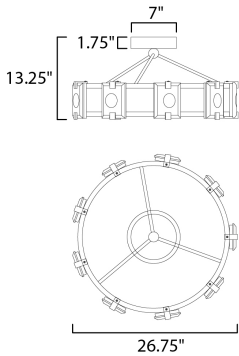

MEASUREMENTS

DIMENSION : 26.75" L x 26.75" W x 13.25" H
 CANOPY : 7" W x 1.75" H x 7" L
 HANGING WEIGHT : 19.558 lb

LAMPING

INPUT VOLTAGE : 120-277V
 LUMENS : 3,535 Rated (2,430 Del.)
 BULB : 9 x 6W LED PCB Integrated , 54W Total
 BULB INCLUDED : (Integrated)
 DIMMABLE : Triac CL
 CRI : 90 CRI
 COLOR_TEMP : 3000K